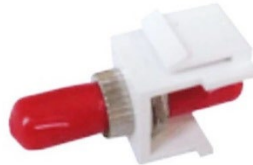

## Keystone adapters for panels and DIN rails

HDMI F/F

Cat6A RJ45-RJ45

F-adapter

LC Duplex SM

ST SX SM/MM

Blanking plug

BNC 50 Ohm

### Keystone adapters for panels and DIN rails

---

Keystone adapter for panels and DIN rails with HDMI F/F  
Keystone adapter for panels and DIN rails with F-adapter  
Keystone adapter for panels and DIN rails with LC DX SM  
Keystone adapter for panels and DIN rails with RJ45-RJ45 Cat6a STP coupler  
Keystone adapter for panels and DIN rails with ST SX SM/MM  
Keystone adapter for panels and DIN rails with BNC 50 Ohm  
Keystone adapter blanking plug

## Keystone RJ45-RJ45 coupler Cat6A STP

Dimensions: 31 x 21 x 17mm  
 Weight: 22g  
 Fitting hole: Keystone  
 HS code: 85177000  
 Country of origin: TW

## Keystone F-adapter

Frequency range: 0-1000MHz  
 Attenuation: +/- 0dB  
 Materials: Steel and plastic  
 Fitting hole: Keystone